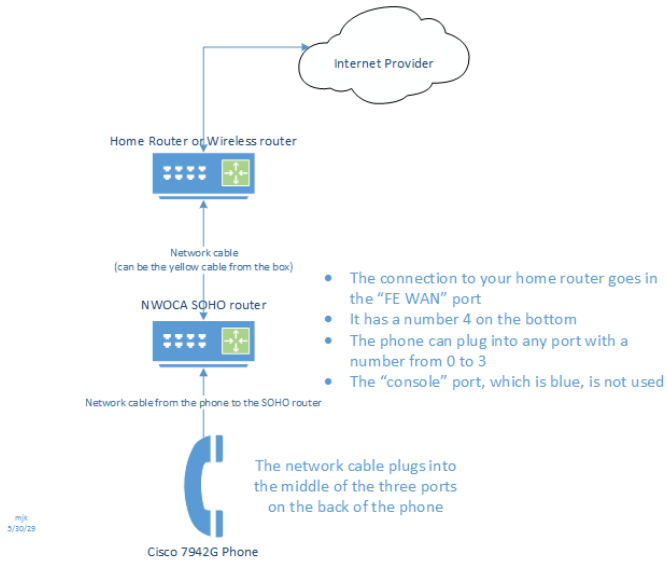

NWOCA SOHO home installation

This page is for NWOCA personnel who have been assigned a SOHO router and need to set it up at home.

We created a short video to walk through the connection process.

This graphic will hopefully help, too:

Recommended method for connecting the NWOCA SOHO router to your home internet

If you have further questions, please contact Hardware.