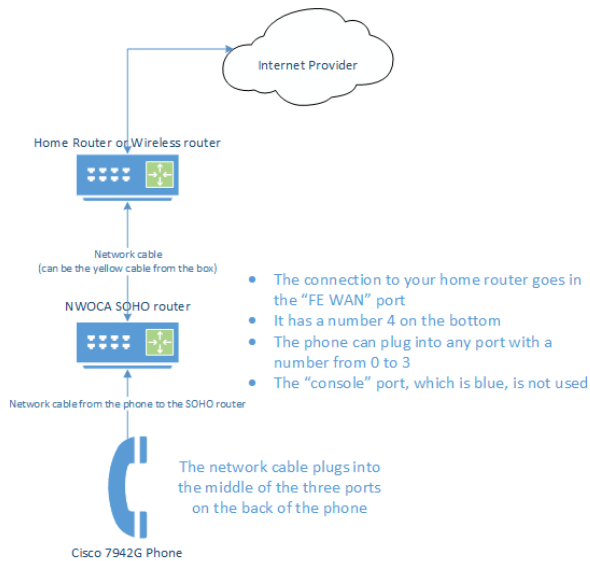

NWOCA SOHO home installation

This page is for NWOCA personnel who have been assigned a SOHO router and need to set it up at home.

We created a short video to walk through the connection process.

This graphic will hopefully help, too:

Recommended method for connecting the NWOCA SOHO router to your home internet

If you have further questions, please contact Hardware.